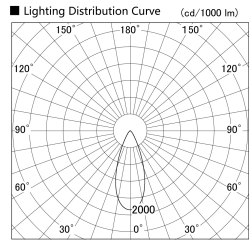

Item no. SD379-0540B9027

Series Name: AMMA Lens type Cylinder Tracklight (SD379)

Installation	Track mount
Type	AMMA Lens type Cylinder Tracklight (SD379)
Fixture wattage	6W
Beam angle	40deg
Color Temp.	2700K
CRI	Ra>90
Luminous	631 lm
Body	Die-castaluminumalloy
Body finish	Black
Trim finish	Black
Reflector finish	N/A
IP Rate	IP20
Light source	COB module
Input Voltage	AC220~240V
Dimming Type	Non-Dimmable
Certificate	CE,CCC
Cut Hole	N/A