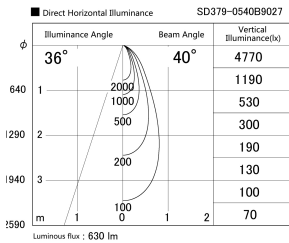

Item no. SD379-0540B9027

Series Name: AMMA Lens type Cylinder Tracklight (SD379)

Installation	Track mount
Type	AMMA Lens type Cylinder Tracklight (SD379)
Fixture wattage	6W
Beam angle	40deg
Color Temp.	2700K
CRI	Ra>90
Luminous	631 lm
Body	Die-castaluminumalloy
Body finish	Black
Trim finish	Black
Reflector finish	N/A
IP Rate	IP20
Light source	COB module
Input Voltage	AC220~240V
Dimming Type	Non-Dimmable
Certificate	CE,CCC
Cut Hole	N/A