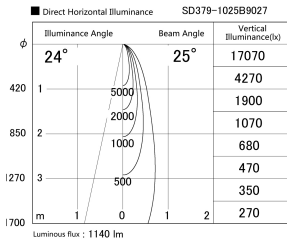

Item no. SD379-1025B9027

Series Name: AMMA Lens type Cylinder Tracklight (SD379)

Installation	Track mount
Type	AMMA Lens type Cylinder Tracklight (SD379)
Fixture wattage	10.5W
Beam angle	25deg
Color Temp.	2700K
CRI	Ra>90
Luminous	1140 lm
Body	Die-castaluminumalloy
Body finish	Black
Trim finish	Black
Reflector finish	N/A
IP Rate	IP20
Light source	COB module
Input Voltage	AC220~240V
Dimming Type	Non-Dimmable
Certificate	CE,CCC
Cut Hole	N/A