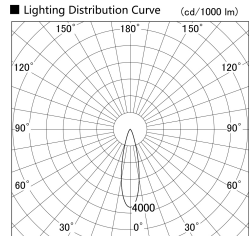

Item no. SD379-1025B9027

Series Name: AMMA Lens type Cylinder Tracklight (SD379)

Installation	Track mount
Type	AMMA Lens type Cylinder Tracklight (SD379)
Fixture wattage	10.5W
Beam angle	25deg
Color Temp.	2700K
CRI	Ra>90
Luminous	1140 lm
Body	Die-castaluminumalloy
Body finish	Black
Trim finish	Black
Reflector finish	N/A
IP Rate	IP20
Light source	COB module
Input Voltage	AC220~240V
Dimming Type	Non-Dimmable
Certificate	CE,CCC
Cut Hole	N/A