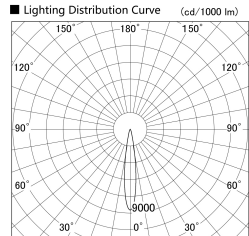

Item no. SD379-1515B9027

Series Name: AMMA Lens type Cylinder Tracklight (SD379)

Installation	Track mount
Type	AMMA Lens type Cylinder Tracklight (SD379)
Fixture wattage	14W
Beam angle	16deg
Color Temp.	2700K
CRI	Ra>90
Luminous	1295 lm
Body	Die-cast aluminum alloy
Body finish	Black
Trim finish	Black
Reflector finish	N/A
IP Rate	IP20
Light source	COB module
Input Voltage	AC220~240V
Dimming Type	Non-Dimmable
Certificate	CE,CCC
Cut Hole	N/A