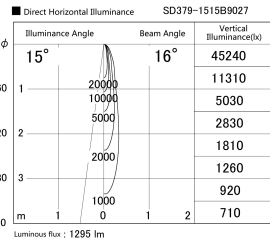

Item no. SD379-1515B9027

Series Name: AMMA Lens type Cylinder Tracklight (SD379)

Installation	Track mount
Type	AMMA Lens type Cylinder Tracklight (SD379)
Fixture wattage	14W
Beam angle	16deg
Color Temp.	2700K
CRI	Ra>90
Luminous	1295 lm
Body	Die-cast aluminum alloy
Body finish	Black
Trim finish	Black
Reflector finish	N/A
IP Rate	IP20
Light source	COB module
Input Voltage	AC220~240V
Dimming Type	Non-Dimmable
Certificate	CE,CCC
Cut Hole	N/A