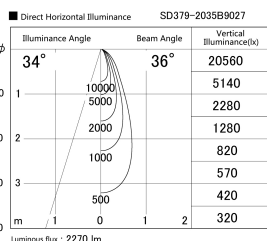

Item no. SD379-2035B9027

Series Name: AMMA Lens type Cylinder Tracklight (SD379)

Installation	Track mount
Type	AMMA Lens type Cylinder Tracklight (SD379)
Fixture wattage	21W
Beam angle	36deg
Color Temp.	2700K
CRI	Ra>90
Luminous	2268 lm
Body	Die-castaluminumalloy
Body finish	Black
Trim finish	Black
Reflector finish	N/A
IP Rate	IP20
Light source	COB module
Input Voltage	AC220~240V
Dimming Type	Non-Dimmable
Certificate	CE,CCC
Cut Hole	N/A