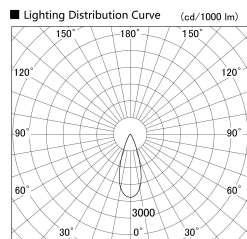

Item no. SD379-2035B9027

Series Name: AMMA Lens type Cylinder Tracklight (SD379)

Installation	Track mount
Type	AMMA Lens type Cylinder Tracklight (SD379)
Fixture wattage	21W
Beam angle	36deg
Color Temp.	2700K
CRI	Ra>90
Luminous	2268 lm
Body	Die-castaluminumalloy
Body finish	Black
Trim finish	Black
Reflector finish	N/A
IP Rate	IP20
Light source	COB module
Input Voltage	AC220~240V
Dimming Type	Non-Dimmable
Certificate	CE,CCC
Cut Hole	N/A