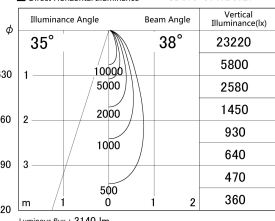

Item no. SD379-3040B9027

Series Name: AMMA Lens type Cylinder Tracklight (SD379)

■ Lighting Distribution Curve (cd/1000 lm)

Installation	Track mount
Type	AMMA Lens type Cylinder Tracklight (SD379)
Fixture wattage	28W
Beam angle	38deg
Color Temp.	2700K
CRI	Ra>90
Luminous	3138 lm
Body	Die-castaluminumalloy
Body finish	Black
Trim finish	Black
Reflector finish	N/A
IP Rate	IP20
Light source	COB module
Input Voltage	AC220~240V
Dimming Type	Non-Dimmable
Certificate	CE,CCC
Cut Hole	N/A