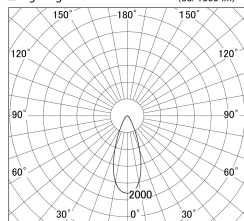

■ Lighting Distribution Curve (cd/1000 lm)