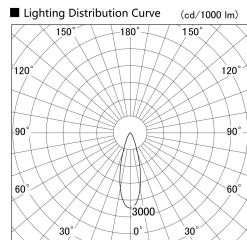

Item no. SD379-3530B9027

Series Name: AMMA Lens type Cylinder Tracklight (SD379)

Installation	Track mount
Type	AMMA Lens type Cylinder Tracklight (SD379)
Fixture wattage	32W
Beam angle	30deg
Color Temp.	2700K
CRI	Ra>90
Luminous	3628 lm
Body	Die-castaluminumalloy
Body finish	Black
Trim finish	Black
Reflector finish	N/A
IP Rate	IP20
Light source	COB module
Input Voltage	AC220~240V
Dimming Type	Non-Dimmable
Certificate	CE,CCC
Cut Hole	N/A