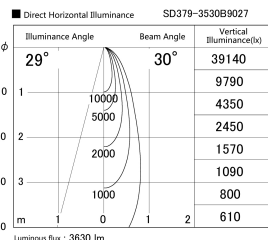

Item no. SD379-3530B9027

Series Name: AMMA Lens type Cylinder Tracklight (SD379)

Installation	Track mount
Type	AMMA Lens type Cylinder Tracklight (SD379)
Fixture wattage	32W
Beam angle	30deg
Color Temp.	2700K
CRI	Ra>90
Luminous	3628 lm
Body	Die-castaluminumalloy
Body finish	Black
Trim finish	Black
Reflector finish	N/A
IP Rate	IP20
Light source	COB module
Input Voltage	AC220~240V
Dimming Type	Non-Dimmable
Certificate	CE,CCC
Cut Hole	N/A