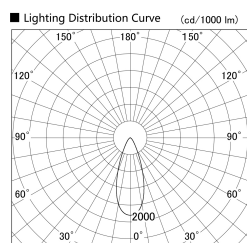

Item no. SD379-3540B9027

Series Name: AMMA Lens type Cylinder Tracklight (SD379)

Installation	Track mount
Type	AMMA Lens type Cylinder Tracklight (SD379)
Fixture wattage	32W
Beam angle	38deg
Color Temp.	2700K
CRI	Ra>90
Luminous	3553 lm
Body	Die-castaluminumalloy
Body finish	Black
Trim finish	Black
Reflector finish	N/A
IP Rate	IP20
Light source	COB module
Input Voltage	AC220~240V
Dimming Type	Non-Dimmable
Certificate	CE,CCC
Cut Hole	N/A