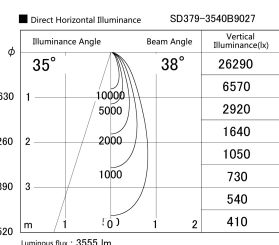

Item no. SD379-3540B9027

Series Name: AMMA Lens type Cylinder Tracklight (SD379)

Installation	Track mount
Type	AMMA Lens type Cylinder Tracklight (SD379)
Fixture wattage	32W
Beam angle	38deg
Color Temp.	2700K
CRI	Ra>90
Luminous	3553 lm
Body	Die-castaluminumalloy
Body finish	Black
Trim finish	Black
Reflector finish	N/A
IP Rate	IP20
Light source	COB module
Input Voltage	AC220~240V
Dimming Type	Non-Dimmable
Certificate	CE,CCC
Cut Hole	N/A