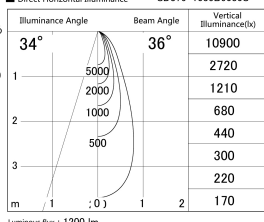

Item no. SD379-1035B9030S

Series Name: AMMA Lens type Cylinder Tracklight (SD379)

■ Lighting Distribution Curve (cd/1000 lm)

Installation	Track mount
Type	AMMA Lens type Cylinder Tracklight (SD379)
Fixture wattage	10.5W
Beam angle	36deg
Color Temp.	3000K
CRI	Ra>90
Luminous	1202 lm
Body	Die-castaluminumalloy
Body finish	Black
Trim finish	Black
Reflector finish	N/A
IP Rate	IP20
Light source	COB module
Input Voltage	AC220~240V
Dimming Type	Non-Dimmable
Certificate	CE,CCC
Cut Hole	N/A