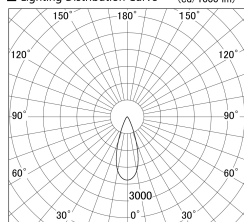

■ Lighting Distribution Curve (cd/1000 lm)