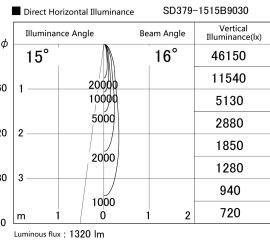

Item no. SD379-1515B9030

Series Name: AMMA Lens type Cylinder Tracklight (SD379)

Installation	Track mount
Type	AMMA Lens type Cylinder Tracklight (SD379)
Fixture wattage	14W
Beam angle	16deg
Color Temp.	3000K
CRI	Ra>90
Luminous	1321 lm
Body	Die-castaluminumalloy
Body finish	Black
Trim finish	Black
Reflector finish	N/A
IP Rate	IP20
Light source	COB module
Input Voltage	AC220~240V
Dimming Type	Non-Dimmable
Certificate	CE,CCC
Cut Hole	N/A