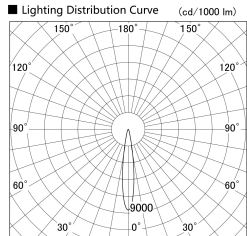

Item no. SD379-1515B9030

Series Name: AMMA Lens type Cylinder Tracklight (SD379)

Installation	Track mount
Type	AMMA Lens type Cylinder Tracklight (SD379)
Fixture wattage	14W
Beam angle	16deg
Color Temp.	3000K
CRI	Ra>90
Luminous	1321 lm
Body	Die-castaluminumalloy
Body finish	Black
Trim finish	Black
Reflector finish	N/A
IP Rate	IP20
Light source	COB module
Input Voltage	AC220~240V
Dimming Type	Non-Dimmable
Certificate	CE,CCC
Cut Hole	N/A