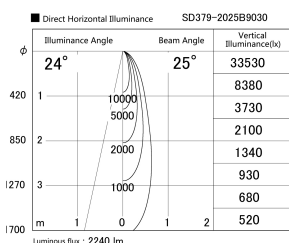

Item no. SD379-2025B9030

Series Name: AMMA Lens type Cylinder Tracklight (SD379)

Installation	Track mount
Type	AMMA Lens type Cylinder Tracklight (SD379)
Fixture wattage	21W
Beam angle	25deg
Color Temp.	3000K
CRI	Ra>90
Luminous	2239 lm
Body	Die-castaluminumalloy
Body finish	Black
Trim finish	Black
Reflector finish	N/A
IP Rate	IP20
Light source	COB module
Input Voltage	AC220~240V
Dimming Type	Non-Dimmable
Certificate	CE,CCC
Cut Hole	N/A