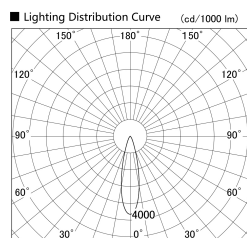

Item no. SD379-2025B9030

Series Name: AMMA Lens type Cylinder Tracklight (SD379)

Installation	Track mount
Type	AMMA Lens type Cylinder Tracklight (SD379)
Fixture wattage	21W
Beam angle	25deg
Color Temp.	3000K
CRI	Ra>90
Luminous	2239 lm
Body	Die-castaluminumalloy
Body finish	Black
Trim finish	Black
Reflector finish	N/A
IP Rate	IP20
Light source	COB module
Input Voltage	AC220~240V
Dimming Type	Non-Dimmable
Certificate	CE,CCC
Cut Hole	N/A