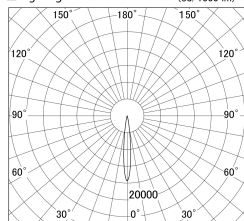

■ Lighting Distribution Curve (cd/1000 lm)