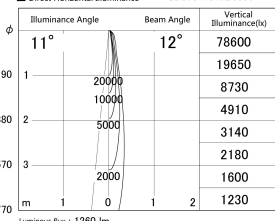

Item no. SD379-1610B9030

Series Name: AMMA Lens type Cylinder Tracklight (SD379)

■ Lighting Distribution Curve (cd/1000 lm)

Installation	Track mount
Type	AMMA Lens type Cylinder Tracklight (SD379)
Fixture wattage	14W
Beam angle	12deg
Color Temp.	3000K
CRI	Ra>90
Luminous	1260 lm
Body	Die-castaluminumalloy
Body finish	Black
Trim finish	Black
Reflector finish	N/A
IP Rate	IP20
Light source	COB module
Input Voltage	AC220~240V
Dimming Type	Non-Dimmable
Certificate	CE,CCC
Cut Hole	N/A