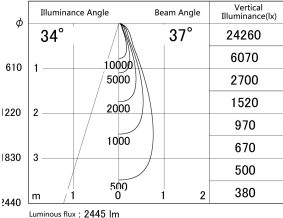

Item no. SD379-2135B9030

Series Name: AMMA Lens type Cylinder Tracklight (SD379)

■ Lighting Distribution Curve (cd/1000 lm)

■ Direct Horizontal Illuminance SD379-2135B9030

Installation	Track mount
Type	AMMA Lens type Cylinder Tracklight (SD379)
Fixture wattage	21W
Beam angle	37deg
Color Temp.	3000K
CRI	Ra>90
Luminous	2447 lm
Body	Die-castaluminumalloy
Body finish	Black
Trim finish	Black
Reflector finish	N/A
IP Rate	IP20
Light source	COB module
Input Voltage	AC220~240V
Dimming Type	Non-Dimmable
Certificate	CE,CCC
Cut Hole	N/A