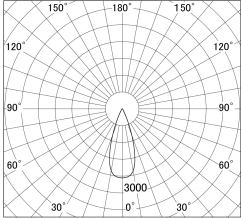

Item no. SD379-2135B9030

Series Name: AMMA Lens type Cylinder Tracklight (SD379)

■ Lighting Distribution Curve (cd/1000 lm)

■ Direct Horizontal Illuminance SD379-2135B9030

Installation	Track mount
Type	AMMA Lens type Cylinder Tracklight (SD379)
Fixture wattage	21W
Beam angle	37deg
Color Temp.	3000K
CRI	Ra>90
Luminous	2447 lm
Body	Die-castaluminumalloy
Body finish	Black
Trim finish	Black
Reflector finish	N/A
IP Rate	IP20
Light source	COB module
Input Voltage	AC220~240V
Dimming Type	Non-Dimmable
Certificate	CE,CCC
Cut Hole	N/A