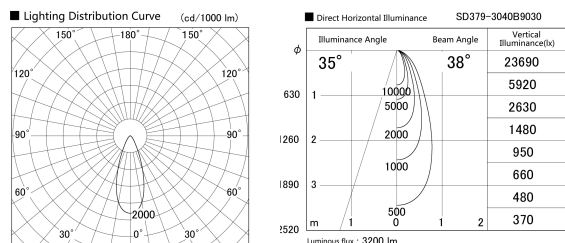

Item no. SD379-3040B9030

Series Name: AMMA Lens type Cylinder Tracklight (SD379)

Installation	Track mount
Type	AMMA Lens type Cylinder Tracklight (SD379)
Fixture wattage	28W
Beam angle	38deg
Color Temp.	3000K
CRI	Ra>90
Luminous	3202 lm
Body	Die-castaluminumalloy
Body finish	Black
Trim finish	Black
Reflector finish	N/A
IP Rate	IP20
Light source	COB module
Input Voltage	AC220~240V
Dimming Type	Non-Dimmable
Certificate	CE,CCC
Cut Hole	N/A