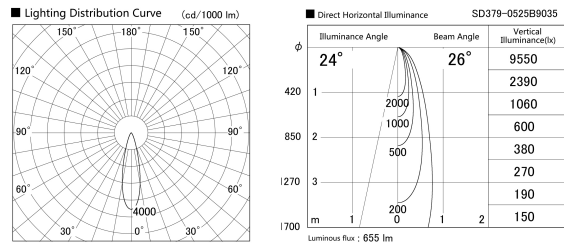

Item no. SD379-0525B9035

Series Name: AMMA Lens type Cylinder Tracklight (SD379)

Installation	Track mount
Type	AMMA Lens type Cylinder Tracklight (SD379)
Fixture wattage	6W
Beam angle	26deg
Color Temp.	3500K
CRI	Ra>90
Luminous	653 lm
Body	Die-castaluminumalloy
Body finish	Black
Trim finish	Black
Reflector finish	N/A
IP Rate	IP20
Light source	COB module
Input Voltage	AC220~240V
Dimming Type	Non-Dimmable
Certificate	CE,CCC
Cut Hole	N/A