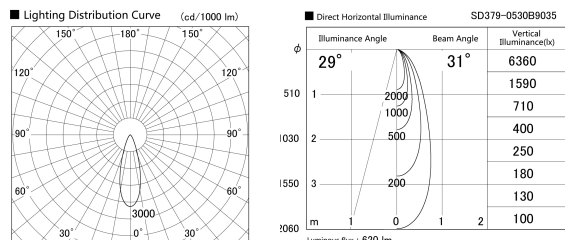

Item no. SD379-0530B9035

Series Name: AMMA Lens type Cylinder Tracklight (SD379)

Installation	Track mount
Type	AMMA Lens type Cylinder Tracklight (SD379)
Fixture wattage	6W
Beam angle	31deg
Color Temp.	3500K
CRI	Ra>90
Luminous	618 lm
Body	Die-castaluminumalloy
Body finish	Black
Trim finish	Black
Reflector finish	N/A
IP Rate	IP20
Light source	COB module
Input Voltage	AC220~240V
Dimming Type	Non-Dimmable
Certificate	CE,CCC
Cut Hole	N/A