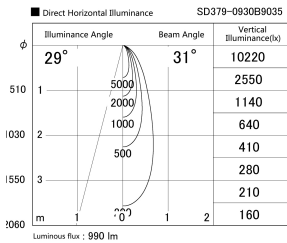

Item no. SD379-0930B9035

Series Name: AMMA Lens type Cylinder Tracklight (SD379)

| | |
|------------------|--|
| Installation | Track mount |
| Type | AMMA Lens type Cylinder Tracklight (SD379) |
| Fixture wattage | 10.5W |
| Beam angle | 31deg |
| Color Temp. | 3500K |
| CRI | Ra>90 |
| Luminous | 992 lm |
| Body | Die-castaluminumalloy |
| Body finish | Black |
| Trim finish | Black |
| Reflector finish | N/A |
| IP Rate | IP20 |
| Light source | COB module |
| Input Voltage | AC220~240V |
| Dimming Type | Non-Dimmable |
| Certificate | CE,CCC |
| Cut Hole | N/A |