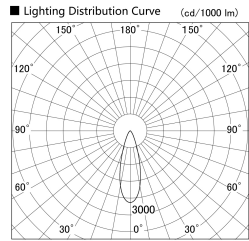

Item no. SD379-0930B9035

Series Name: AMMA Lens type Cylinder Tracklight (SD379)

| | |
|------------------|--|
| Installation | Track mount |
| Type | AMMA Lens type Cylinder Tracklight (SD379) |
| Fixture wattage | 10.5W |
| Beam angle | 31deg |
| Color Temp. | 3500K |
| CRI | Ra>90 |
| Luminous | 992 lm |
| Body | Die-castaluminumalloy |
| Body finish | Black |
| Trim finish | Black |
| Reflector finish | N/A |
| IP Rate | IP20 |
| Light source | COB module |
| Input Voltage | AC220~240V |
| Dimming Type | Non-Dimmable |
| Certificate | CE,CCC |
| Cut Hole | N/A |