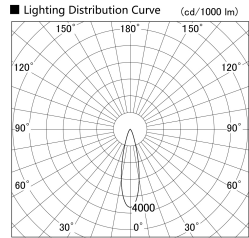

Item no. SD379-1025B9035

Series Name: AMMA Lens type Cylinder Tracklight (SD379)

Installation	Track mount
Type	AMMA Lens type Cylinder Tracklight (SD379)
Fixture wattage	10.5W
Beam angle	25deg
Color Temp.	3500K
CRI	Ra>90
Luminous	1151 lm
Body	Die-castaluminumalloy
Body finish	Black
Trim finish	Black
Reflector finish	N/A
IP Rate	IP20
Light source	COB module
Input Voltage	AC220~240V
Dimming Type	Non-Dimmable
Certificate	CE,CCC
Cut Hole	N/A