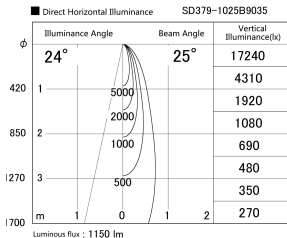

Item no. SD379-1025B9035

Series Name: AMMA Lens type Cylinder Tracklight (SD379)

Installation	Track mount
Type	AMMA Lens type Cylinder Tracklight (SD379)
Fixture wattage	10.5W
Beam angle	25deg
Color Temp.	3500K
CRI	Ra>90
Luminous	1151 lm
Body	Die-castaluminumalloy
Body finish	Black
Trim finish	Black
Reflector finish	N/A
IP Rate	IP20
Light source	COB module
Input Voltage	AC220~240V
Dimming Type	Non-Dimmable
Certificate	CE,CCC
Cut Hole	N/A