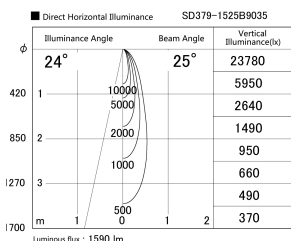

Item no. SD379-1525B9035

Series Name: AMMA Lens type Cylinder Tracklight (SD379)

Installation	Track mount
Type	AMMA Lens type Cylinder Tracklight (SD379)
Fixture wattage	14W
Beam angle	25deg
Color Temp.	3500K
CRI	Ra>90
Luminous	1588 lm
Body	Die-castaluminumalloy
Body finish	Black
Trim finish	Black
Reflector finish	N/A
IP Rate	IP20
Light source	COB module
Input Voltage	AC220~240V
Dimming Type	Non-Dimmable
Certificate	CE,CCC
Cut Hole	N/A