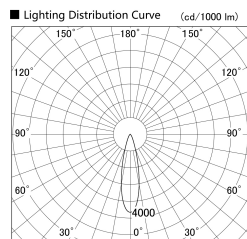

Item no. SD379-1525B9035

Series Name: AMMA Lens type Cylinder Tracklight (SD379)

Installation	Track mount
Type	AMMA Lens type Cylinder Tracklight (SD379)
Fixture wattage	14W
Beam angle	25deg
Color Temp.	3500K
CRI	Ra>90
Luminous	1588 lm
Body	Die-castaluminumalloy
Body finish	Black
Trim finish	Black
Reflector finish	N/A
IP Rate	IP20
Light source	COB module
Input Voltage	AC220~240V
Dimming Type	Non-Dimmable
Certificate	CE,CCC
Cut Hole	N/A