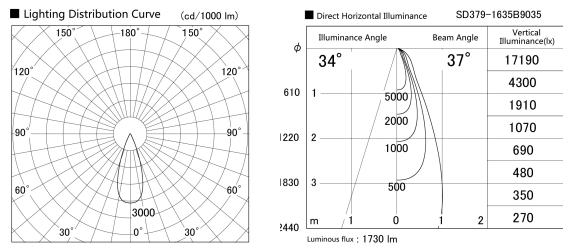

Item no. SD379-1635B9035

Series Name: AMMA Lens type Cylinder  
Tracklight (SD379)

Installation	Track mount
Type	AMMA Lens type Cylinder Tracklight (SD379)
Fixture wattage	14W
Beam angle	37deg
Color Temp.	3500K
CRI	Ra>90
Luminous	1729 lm
Body	Die-castaluminumalloy
Body finish	Black
Trim finish	Black
Reflector finish	N/A
IP Rate	IP20
Light source	COB module
Input Voltage	AC220~240V
Dimming Type	Non-Dimmable
Certificate	CE,CCC
Cut Hole	N/A