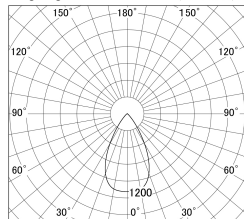

■ Lighting Distribution Curve (cd/1000 lm)