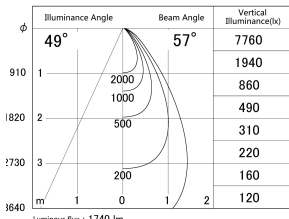

Item no. SD379-1655B9035

Series Name: AMMA Lens type Cylinder Tracklight (SD379)

■ Lighting Distribution Curve (cd/1000 lm)

Installation	Track mount
Type	AMMA Lens type Cylinder Tracklight (SD379)
Fixture wattage	14W
Beam angle	57deg
Color Temp.	3500K
CRI	Ra>90
Luminous	1740 lm
Body	Die-castaluminumalloy
Body finish	Black
Trim finish	Black
Reflector finish	N/A
IP Rate	IP20
Light source	COB module
Input Voltage	AC220~240V
Dimming Type	Non-Dimmable
Certificate	CE,CCC
Cut Hole	N/A