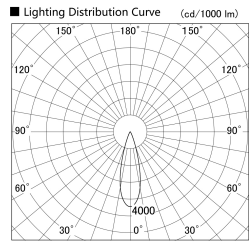

Item no. SD379-2530B9035

Series Name: AMMA Lens type Cylinder Tracklight (SD379)

Installation	Track mount
Type	AMMA Lens type Cylinder Tracklight (SD379)
Fixture wattage	24W
Beam angle	29deg
Color Temp.	3500K
CRI	Ra>90
Luminous	3021 lm
Body	Die-castaluminumalloy
Body finish	Black
Trim finish	Black
Reflector finish	N/A
IP Rate	IP20
Light source	COB module
Input Voltage	AC220~240V
Dimming Type	Non-Dimmable
Certificate	CE,CCC
Cut Hole	N/A