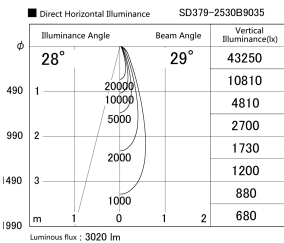

Item no. SD379-2530B9035

Series Name: AMMA Lens type Cylinder Tracklight (SD379)

Installation	Track mount
Type	AMMA Lens type Cylinder Tracklight (SD379)
Fixture wattage	24W
Beam angle	29deg
Color Temp.	3500K
CRI	Ra>90
Luminous	3021 lm
Body	Die-castaluminumalloy
Body finish	Black
Trim finish	Black
Reflector finish	N/A
IP Rate	IP20
Light source	COB module
Input Voltage	AC220~240V
Dimming Type	Non-Dimmable
Certificate	CE,CCC
Cut Hole	N/A