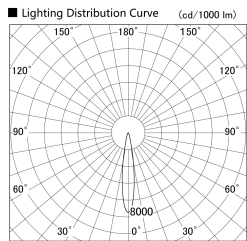

Item no. SD379-0515B9040

Series Name: AMMA Lens type Cylinder Tracklight (SD379)

Installation	Track mount
Type	AMMA Lens type Cylinder Tracklight (SD379)
Fixture wattage	6W
Beam angle	17deg
Color Temp.	4000K
CRI	Ra>90
Luminous	531 lm
Body	Die-castaluminumalloy
Body finish	Black
Trim finish	Black
Reflector finish	N/A
IP Rate	IP20
Light source	COB module
Input Voltage	AC220~240V
Dimming Type	Non-Dimmable
Certificate	CE,CCC
Cut Hole	N/A