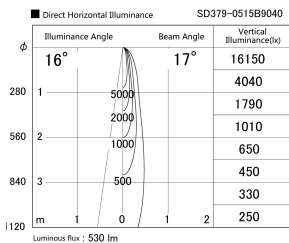

Item no. SD379-0515B9040

Series Name: AMMA Lens type Cylinder Tracklight (SD379)

Installation	Track mount
Type	AMMA Lens type Cylinder Tracklight (SD379)
Fixture wattage	6W
Beam angle	17deg
Color Temp.	4000K
CRI	Ra>90
Luminous	531 lm
Body	Die-castaluminumalloy
Body finish	Black
Trim finish	Black
Reflector finish	N/A
IP Rate	IP20
Light source	COB module
Input Voltage	AC220~240V
Dimming Type	Non-Dimmable
Certificate	CE,CCC
Cut Hole	N/A