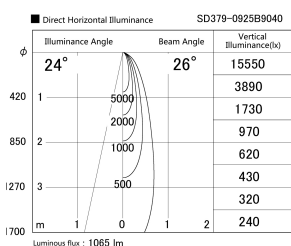

Item no. SD379-0925B9040

Series Name: AMMA Lens type Cylinder Tracklight (SD379)

| | |
|------------------|--|
| Installation | Track mount |
| Type | AMMA Lens type Cylinder Tracklight (SD379) |
| Fixture wattage | 10.5W |
| Beam angle | 26deg |
| Color Temp. | 4000K |
| CRI | Ra>90 |
| Luminous | 1063 lm |
| Body | Die-castaluminumalloy |
| Body finish | Black |
| Trim finish | Black |
| Reflector finish | N/A |
| IP Rate | IP20 |
| Light source | COB module |
| Input Voltage | AC220~240V |
| Dimming Type | Non-Dimmable |
| Certificate | CE,CCC |
| Cut Hole | N/A |