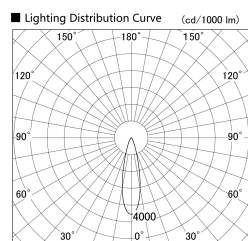

Item no. SD379-0925B9040

Series Name: AMMA Lens type Cylinder Tracklight (SD379)

| | |
|------------------|--|
| Installation | Track mount |
| Type | AMMA Lens type Cylinder Tracklight (SD379) |
| Fixture wattage | 10.5W |
| Beam angle | 26deg |
| Color Temp. | 4000K |
| CRI | Ra>90 |
| Luminous | 1063 lm |
| Body | Die-castaluminumalloy |
| Body finish | Black |
| Trim finish | Black |
| Reflector finish | N/A |
| IP Rate | IP20 |
| Light source | COB module |
| Input Voltage | AC220~240V |
| Dimming Type | Non-Dimmable |
| Certificate | CE,CCC |
| Cut Hole | N/A |