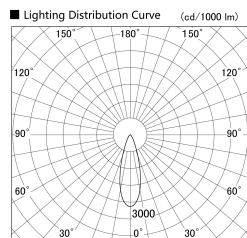

Item no. SD379-0930B9040

Series Name: AMMA Lens type Cylinder Tracklight (SD379)

Installation	Track mount
Type	AMMA Lens type Cylinder Tracklight (SD379)
Fixture wattage	10.5W
Beam angle	31deg
Color Temp.	4000K
CRI	Ra>90
Luminous	1006 lm
Body	Die-castaluminumalloy
Body finish	Black
Trim finish	Black
Reflector finish	N/A
IP Rate	IP20
Light source	COB module
Input Voltage	AC220~240V
Dimming Type	Non-Dimmable
Certificate	CE,CCC
Cut Hole	N/A