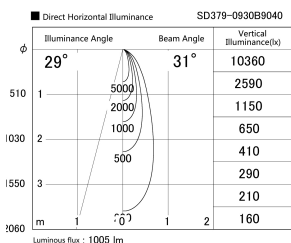

Item no. SD379-0930B9040

Series Name: AMMA Lens type Cylinder Tracklight (SD379)

Installation	Track mount
Type	AMMA Lens type Cylinder Tracklight (SD379)
Fixture wattage	10.5W
Beam angle	31deg
Color Temp.	4000K
CRI	Ra>90
Luminous	1006 lm
Body	Die-castaluminumalloy
Body finish	Black
Trim finish	Black
Reflector finish	N/A
IP Rate	IP20
Light source	COB module
Input Voltage	AC220~240V
Dimming Type	Non-Dimmable
Certificate	CE,CCC
Cut Hole	N/A