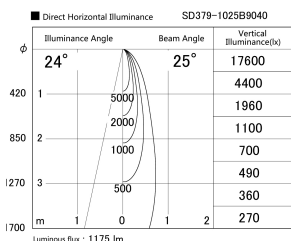

Item no. SD379-1025B9040

Series Name: AMMA Lens type Cylinder Tracklight (SD379)

Installation	Track mount
Type	AMMA Lens type Cylinder Tracklight (SD379)
Fixture wattage	10.5W
Beam angle	25deg
Color Temp.	4000K
CRI	Ra>90
Luminous	1175 lm
Body	Die-castaluminumalloy
Body finish	Black
Trim finish	Black
Reflector finish	N/A
IP Rate	IP20
Light source	COB module
Input Voltage	AC220~240V
Dimming Type	Non-Dimmable
Certificate	CE,CCC
Cut Hole	N/A