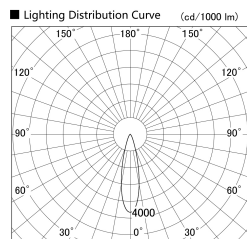

Item no. SD379-1025B9040

Series Name: AMMA Lens type Cylinder Tracklight (SD379)

Installation	Track mount
Type	AMMA Lens type Cylinder Tracklight (SD379)
Fixture wattage	10.5W
Beam angle	25deg
Color Temp.	4000K
CRI	Ra>90
Luminous	1175 lm
Body	Die-castaluminumalloy
Body finish	Black
Trim finish	Black
Reflector finish	N/A
IP Rate	IP20
Light source	COB module
Input Voltage	AC220~240V
Dimming Type	Non-Dimmable
Certificate	CE,CCC
Cut Hole	N/A