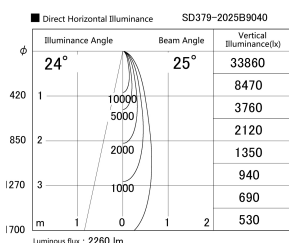

Item no. SD379-2025B9040

Series Name: AMMA Lens type Cylinder Tracklight (SD379)

Installation	Track mount
Type	AMMA Lens type Cylinder Tracklight (SD379)
Fixture wattage	21W
Beam angle	25deg
Color Temp.	4000K
CRI	Ra>90
Luminous	2261 lm
Body	Die-castaluminumalloy
Body finish	Black
Trim finish	Black
Reflector finish	N/A
IP Rate	IP20
Light source	COB module
Input Voltage	AC220~240V
Dimming Type	Non-Dimmable
Certificate	CE,CCC
Cut Hole	N/A