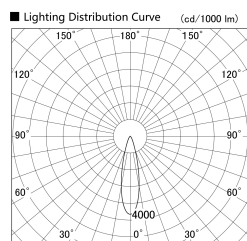

Item no. SD379-2025B9040

Series Name: AMMA Lens type Cylinder Tracklight (SD379)

Installation	Track mount
Type	AMMA Lens type Cylinder Tracklight (SD379)
Fixture wattage	21W
Beam angle	25deg
Color Temp.	4000K
CRI	Ra>90
Luminous	2261 lm
Body	Die-castaluminumalloy
Body finish	Black
Trim finish	Black
Reflector finish	N/A
IP Rate	IP20
Light source	COB module
Input Voltage	AC220~240V
Dimming Type	Non-Dimmable
Certificate	CE,CCC
Cut Hole	N/A