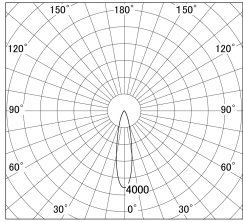

Item no. SD379-3025B9040

Series Name: AMMA Lens type Cylinder Tracklight (SD379)

■ Lighting Distribution Curve (cd/1000 lm)

■ Direct Horizontal Illuminance SD379-3025B9040

| | |
|------------------|--|
| Installation | Track mount |
| Type | AMMA Lens type Cylinder Tracklight (SD379) |
| Fixture wattage | 28W |
| Beam angle | 23deg |
| Color Temp. | 4000K |
| CRI | Ra>90 |
| Luminous | 3184 lm |
| Body | Die-castaluminumalloy |
| Body finish | Black |
| Trim finish | Black |
| Reflector finish | N/A |
| IP Rate | IP20 |
| Light source | COB module |
| Input Voltage | AC220~240V |
| Dimming Type | Non-Dimmable |
| Certificate | CE,CCC |
| Cut Hole | N/A |