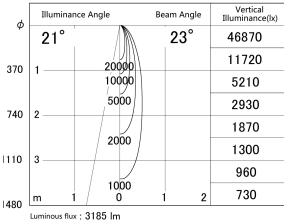

Item no. SD379-3025B9040

Series Name: AMMA Lens type Cylinder Tracklight (SD379)

■ Lighting Distribution Curve (cd/1000 lm)

■ Direct Horizontal Illuminance SD379-3025B9040

| | |
|------------------|--|
| Installation | Track mount |
| Type | AMMA Lens type Cylinder Tracklight (SD379) |
| Fixture wattage | 28W |
| Beam angle | 23deg |
| Color Temp. | 4000K |
| CRI | Ra>90 |
| Luminous | 3184 lm |
| Body | Die-castaluminumalloy |
| Body finish | Black |
| Trim finish | Black |
| Reflector finish | N/A |
| IP Rate | IP20 |
| Light source | COB module |
| Input Voltage | AC220~240V |
| Dimming Type | Non-Dimmable |
| Certificate | CE,CCC |
| Cut Hole | N/A |