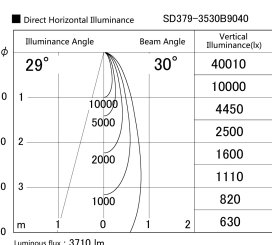

Item no. SD379-3530B9040

Series Name: AMMA Lens type Cylinder Tracklight (SD379)

Installation	Track mount
Type	AMMA Lens type Cylinder Tracklight (SD379)
Fixture wattage	32W
Beam angle	30deg
Color Temp.	4000K
CRI	Ra>90
Luminous	3709 lm
Body	Die-cast aluminum alloy
Body finish	Black
Trim finish	Black
Reflector finish	N/A
IP Rate	IP20
Light source	COB module
Input Voltage	AC220~240V
Dimming Type	Non-Dimmable
Certificate	CE,CCC
Cut Hole	N/A