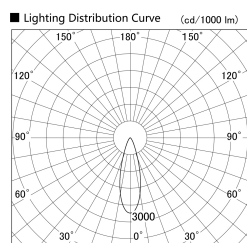

Item no. SD379-3530B9040

Series Name: AMMA Lens type Cylinder Tracklight (SD379)

Installation	Track mount
Type	AMMA Lens type Cylinder Tracklight (SD379)
Fixture wattage	32W
Beam angle	30deg
Color Temp.	4000K
CRI	Ra>90
Luminous	3709 lm
Body	Die-cast aluminum alloy
Body finish	Black
Trim finish	Black
Reflector finish	N/A
IP Rate	IP20
Light source	COB module
Input Voltage	AC220~240V
Dimming Type	Non-Dimmable
Certificate	CE,CCC
Cut Hole	N/A