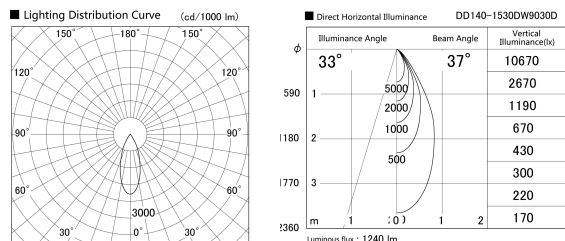

Item no. DD140-1530DW9030D

Series Name: cledy spark (deep cone)
(DD140-D)

With Dark Mirror Reflector

Installation	Recessed mount
Type	cledy spark (deep cone) (DD140-D)
Fixture wattage	14W
Beam angle	37
Color Temp.	3000K
CRI	Ra>90
Luminous	1240 lm
Body	Die-cast aluminum alloy
Body finish	N/A
Trim finish	White
Reflector finish	Dark Mirror
IP Rate	IP20
Light source	COB module
Input Voltage	AC220~240V
Dimming Type	Non-Dimmable
Certificate	CE,CCC
Cut Hole	100mm