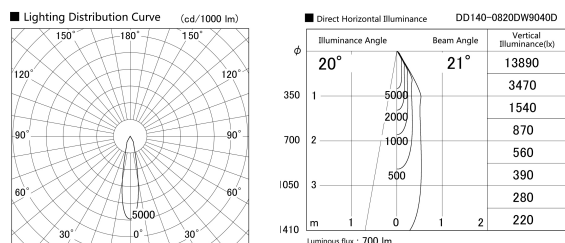

Item no. DD140-0820DW9040D

Series Name: cledy spark (deep cone)
(DD140-D)

With Dark Mirror Reflector

| | |
|------------------|--------------------------------------|
| Installation | Recessed mount |
| Type | cledy spark (deep cone) (DD140-D) |
| Fixture wattage | 7.5W |
| Beam angle | 21 |
| Color Temp. | 4000K |
| CRI | Ra>90 |
| Luminous | 699 lm |
| Body | Die-cast aluminum alloy |
| Body finish | N/A |
| Trim finish | White |
| Reflector finish | Dark Mirror |
| IP Rate | IP20 |
| Light source | COB module |
| Input Voltage | AC220~240V |
| Dimming Type | Non-Dimmable |
| Certificate | CE,CCC |
| Cut Hole | 100mm |