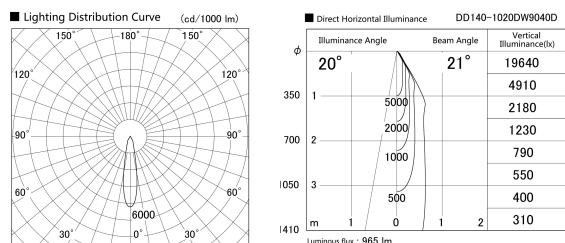

Item no. DD140-1020DW9040D

Series Name: cledy spark (deep cone)  
(DD140-D)

With Dark Mirror Reflector

|                  |                                      |
|------------------|--------------------------------------|
| Installation     | Recessed mount                       |
| Type             | cledy spark (deep cone)<br>(DD140-D) |
| Fixture wattage  | 10.5W                                |
| Beam angle       | 21                                   |
| Color Temp.      | 4000K                                |
| CRI              | Ra>90                                |
| Luminous         | 965 lm                               |
| Body             | Die-cast aluminum alloy              |
| Body finish      | N/A                                  |
| Trim finish      | White                                |
| Reflector finish | Dark Mirror                          |
| IP Rate          | IP20                                 |
| Light source     | COB module                           |
| Input Voltage    | AC220~240V                           |
| Dimming Type     | Non-Dimmable                         |
| Certificate      | CE,CCC                               |
| Cut Hole         | 100mm                                |