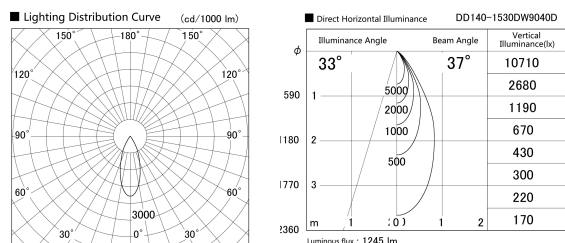

Item no. DD140-1530DW9040D

Series Name: cledy spark (deep cone)  
(DD140-D)

With Dark Mirror Reflector

Installation	Recessed mount
Type	cledy spark (deep cone) (DD140-D)
Fixture wattage	14W
Beam angle	37
Color Temp.	4000K
CRI	Ra>90
Luminous	1245 lm
Body	Die-cast aluminum alloy
Body finish	N/A
Trim finish	White
Reflector finish	Dark Mirror
IP Rate	IP20
Light source	COB module
Input Voltage	AC220~240V
Dimming Type	Non-Dimmable
Certificate	CE,CCC
Cut Hole	100mm