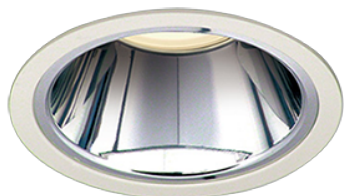

Item no. DD140-1530DW9040D

Series Name: cledy spark (deep cone)  
(DD140-D)

With Dark Mirror Reflector

Installation	Recessed mount
Type	cledy spark (deep cone) (DD140-D)
Fixture wattage	14W
Beam angle	37
Color Temp.	4000K
CRI	Ra>90
Luminous	1245 lm
Body	Die-cast aluminum alloy
Body finish	N/A
Trim finish	White
Reflector finish	Dark Mirror
IP Rate	IP20
Light source	COB module
Input Voltage	AC220~240V
Dimming Type	Non-Dimmable
Certificate	CE,CCC
Cut Hole	100mm