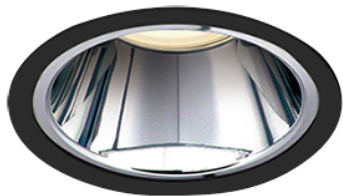

Item no. DD140-2030DB9027D

Series Name: cledy spark (deep cone)
(DD140-D)

With Dark Mirror Reflector

Installation	Recessed mount
Type	cledy spark (deep cone) (DD140-D)
Fixture wattage	21W
Beam angle	37
Color Temp.	2700K
CRI	Ra>90
Luminous	1696 lm
Body	Die-cast aluminum alloy
Body finish	N/A
Trim finish	Black
Reflector finish	Dark Mirror
IP Rate	IP20
Light source	COB module
Input Voltage	AC220~240V
Dimming Type	Non-Dimmable
Certificate	CE,CCC
Cut Hole	100mm