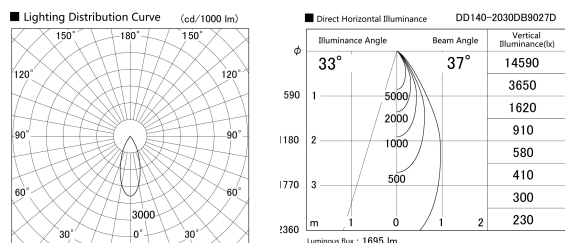

Item no. DD140-2030DB9027D

Series Name: cledy spark (deep cone)
(DD140-D)

With Dark Mirror Reflector

Installation	Recessed mount
Type	cledy spark (deep cone) (DD140-D)
Fixture wattage	21W
Beam angle	37
Color Temp.	2700K
CRI	Ra>90
Luminous	1696 lm
Body	Die-cast aluminum alloy
Body finish	N/A
Trim finish	Black
Reflector finish	Dark Mirror
IP Rate	IP20
Light source	COB module
Input Voltage	AC220~240V
Dimming Type	Non-Dimmable
Certificate	CE,CCC
Cut Hole	100mm