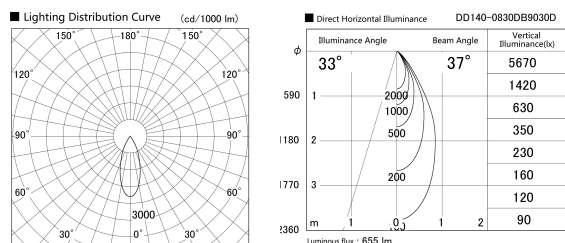

Item no. DD140-0830DB9030D

Series Name: cledy spark (deep cone)
(DD140-D)

With Dark Mirror Reflector

Installation	Recessed mount
Type	cledy spark (deep cone) (DD140-D)
Fixture wattage	7.5W
Beam angle	37
Color Temp.	3000K
CRI	Ra>90
Luminous	653 lm
Body	Die-cast aluminum alloy
Body finish	N/A
Trim finish	Black
Reflector finish	Dark Mirror
IP Rate	IP20
Light source	COB module
Input Voltage	AC220~240V
Dimming Type	Non-Dimmable
Certificate	CE,CCC
Cut Hole	100mm