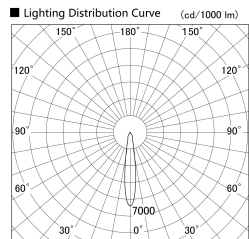

Item no. DD140-0815WB9027D

Series Name: cledy spark (deep cone)
(DD140-D)

Installation	Recessed mount
Type	cledy spark (deep cone) (DD140-D)
Fixture wattage	7.5W
Beam angle	16
Color Temp.	2700K
CRI	Ra>90
Luminous	708 lm
Body	Die-cast aluminum alloy
Body finish	N/A
Trim finish	Black
Reflector finish	White
IP Rate	IP20
Light source	COB module
Input Voltage	AC220~240V
Dimming Type	Non-Dimmable
Certificate	CE,CCC
Cut Hole	100mm