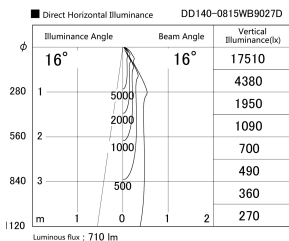

Item no. DD140-0815WB9027D

Series Name: cledy spark (deep cone)
(DD140-D)

Installation	Recessed mount
Type	cledy spark (deep cone) (DD140-D)
Fixture wattage	7.5W
Beam angle	16
Color Temp.	2700K
CRI	Ra>90
Luminous	708 lm
Body	Die-cast aluminum alloy
Body finish	N/A
Trim finish	Black
Reflector finish	White
IP Rate	IP20
Light source	COB module
Input Voltage	AC220~240V
Dimming Type	Non-Dimmable
Certificate	CE,CCC
Cut Hole	100mm