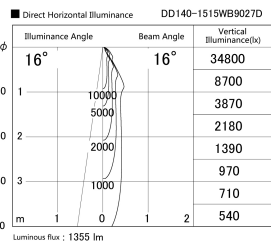

Item no. DD140-1515WB9027D

Series Name: cledy spark (deep cone)
(DD140-D)

Installation	Recessed mount
Type	cledy spark (deep cone) (DD140-D)
Fixture wattage	14W
Beam angle	16
Color Temp.	2700K
CRI	Ra>90
Luminous	1355 lm
Body	Die-cast aluminum alloy
Body finish	N/A
Trim finish	Black
Reflector finish	White
IP Rate	IP20
Light source	COB module
Input Voltage	AC220~240V
Dimming Type	Non-Dimmable
Certificate	CE,CCC
Cut Hole	100mm