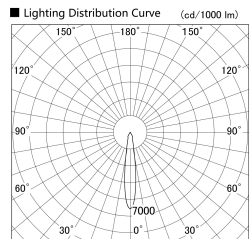

Item no. DD140-1515WB9027D

Series Name: cledy spark (deep cone)
(DD140-D)

Installation	Recessed mount
Type	cledy spark (deep cone) (DD140-D)
Fixture wattage	14W
Beam angle	16
Color Temp.	2700K
CRI	Ra>90
Luminous	1355 lm
Body	Die-cast aluminum alloy
Body finish	N/A
Trim finish	Black
Reflector finish	White
IP Rate	IP20
Light source	COB module
Input Voltage	AC220~240V
Dimming Type	Non-Dimmable
Certificate	CE,CCC
Cut Hole	100mm