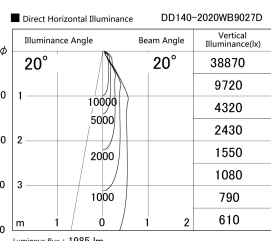

Item no. DD140-2020WB9027D

Series Name: cledy spark (deep cone)  
(DD140-D)

Installation	Recessed mount
Type	cledy spark (deep cone) (DD140-D)
Fixture wattage	21W
Beam angle	20
Color Temp.	2700K
CRI	Ra>90
Luminous	1987 lm
Body	Die-castaluminumalloy
Body finish	N/A
Trim finish	Black
Reflector finish	White
IP Rate	IP20
Light source	COB module
Input Voltage	AC220~240V
Dimming Type	Non-Dimmable
Certificate	CE,CCC
Cut Hole	100mm