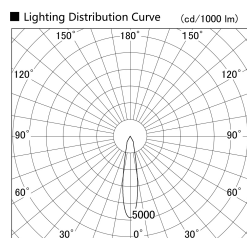

Item no. DD140-2020WB9027D

Series Name: cledy spark (deep cone)  
(DD140-D)

Installation	Recessed mount
Type	cledy spark (deep cone) (DD140-D)
Fixture wattage	21W
Beam angle	20
Color Temp.	2700K
CRI	Ra>90
Luminous	1987 lm
Body	Die-castaluminumalloy
Body finish	N/A
Trim finish	Black
Reflector finish	White
IP Rate	IP20
Light source	COB module
Input Voltage	AC220~240V
Dimming Type	Non-Dimmable
Certificate	CE,CCC
Cut Hole	100mm