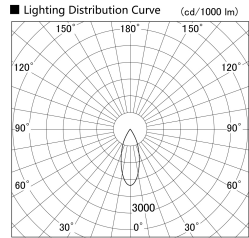

Item no. DD140-2030WB9027D

Series Name: cledy spark (deep cone)  
(DD140-D)

Installation	Recessed mount
Type	cledy spark (deep cone) (DD140-D)
Fixture wattage	21W
Beam angle	37
Color Temp.	2700K
CRI	Ra>90
Luminous	1857 lm
Body	Die-cast aluminum alloy
Body finish	N/A
Trim finish	Black
Reflector finish	White
IP Rate	IP20
Light source	COB module
Input Voltage	AC220~240V
Dimming Type	Non-Dimmable
Certificate	CE,CCC
Cut Hole	100mm