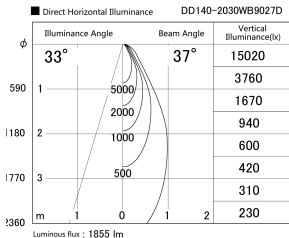

Item no. DD140-2030WB9027D

Series Name: cledy spark (deep cone)  
(DD140-D)

Installation	Recessed mount
Type	cledy spark (deep cone) (DD140-D)
Fixture wattage	21W
Beam angle	37
Color Temp.	2700K
CRI	Ra>90
Luminous	1857 lm
Body	Die-cast aluminum alloy
Body finish	N/A
Trim finish	Black
Reflector finish	White
IP Rate	IP20
Light source	COB module
Input Voltage	AC220~240V
Dimming Type	Non-Dimmable
Certificate	CE,CCC
Cut Hole	100mm