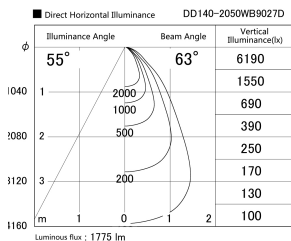

Item no. DD140-2050WB9027D

Series Name: cledy spark (deep cone)
(DD140-D)

Installation	Recessed mount
Type	cledy spark (deep cone) (DD140-D)
Fixture wattage	21W
Beam angle	63
Color Temp.	2700K
CRI	Ra>90
Luminous	1777 lm
Body	Die-cast aluminum alloy
Body finish	N/A
Trim finish	Black
Reflector finish	White
IP Rate	IP20
Light source	COB module
Input Voltage	AC220~240V
Dimming Type	Non-Dimmable
Certificate	CE,CCC
Cut Hole	100mm