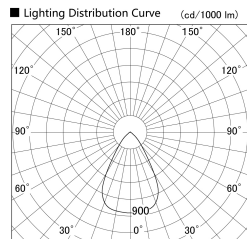

Item no. DD140-2050WB9027D

Series Name: cledy spark (deep cone)
(DD140-D)

Installation	Recessed mount
Type	cledy spark (deep cone) (DD140-D)
Fixture wattage	21W
Beam angle	63
Color Temp.	2700K
CRI	Ra>90
Luminous	1777 lm
Body	Die-cast aluminum alloy
Body finish	N/A
Trim finish	Black
Reflector finish	White
IP Rate	IP20
Light source	COB module
Input Voltage	AC220~240V
Dimming Type	Non-Dimmable
Certificate	CE,CCC
Cut Hole	100mm