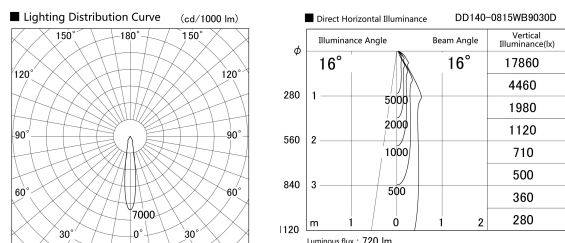

Item no. DD140-0815WB9030D

Series Name: cledy spark (deep cone)  
(DD140-D)

Installation	Recessed mount
Type	cledy spark (deep cone) (DD140-D)
Fixture wattage	7.5W
Beam angle	16
Color Temp.	3000K
CRI	Ra>90
Luminous	722 lm
Body	Die-castaluminumalloy
Body finish	N/A
Trim finish	Black
Reflector finish	White
IP Rate	IP20
Light source	COB module
Input Voltage	AC220~240V
Dimming Type	Non-Dimmable
Certificate	CE,CCC
Cut Hole	100mm