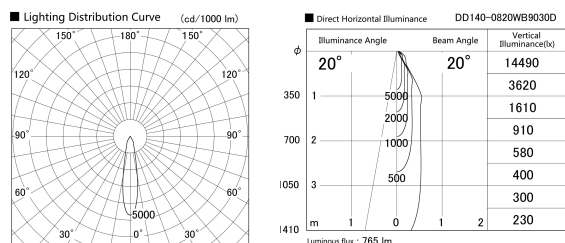

Item no. DD140-0820WB9030D

Series Name: cledy spark (deep cone)
(DD140-D)

Installation	Recessed mount
Type	cledy spark (deep cone) (DD140-D)
Fixture wattage	7.5W
Beam angle	20
Color Temp.	3000K
CRI	Ra>90
Luminous	766 lm
Body	Die-castaluminumalloy
Body finish	N/A
Trim finish	Black
Reflector finish	White
IP Rate	IP20
Light source	COB module
Input Voltage	AC220~240V
Dimming Type	Non-Dimmable
Certificate	CE,CCC
Cut Hole	100mm