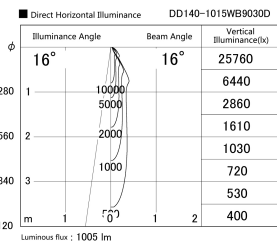

Item no. DD140-1015WB9030D

Series Name: cledy spark (deep cone)
(DD140-D)

Installation	Recessed mount
Type	cledy spark (deep cone) (DD140-D)
Fixture wattage	10.5W
Beam angle	16
Color Temp.	3000K
CRI	Ra>90
Luminous	1003 lm
Body	Die-cast aluminum alloy
Body finish	N/A
Trim finish	Black
Reflector finish	White
IP Rate	IP20
Light source	COB module
Input Voltage	AC220~240V
Dimming Type	Non-Dimmable
Certificate	CE,CCC
Cut Hole	100mm