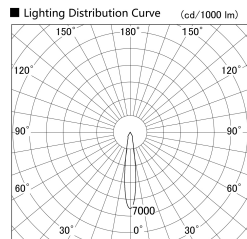

Item no. DD140-1015WB9030D

Series Name: cledy spark (deep cone)
(DD140-D)

Installation	Recessed mount
Type	cledy spark (deep cone) (DD140-D)
Fixture wattage	10.5W
Beam angle	16
Color Temp.	3000K
CRI	Ra>90
Luminous	1003 lm
Body	Die-cast aluminum alloy
Body finish	N/A
Trim finish	Black
Reflector finish	White
IP Rate	IP20
Light source	COB module
Input Voltage	AC220~240V
Dimming Type	Non-Dimmable
Certificate	CE,CCC
Cut Hole	100mm