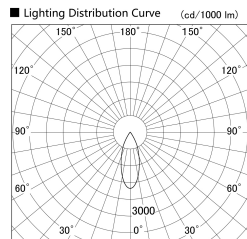

Item no. DD140-1030WB9030D

Series Name: cledy spark (deep cone)
(DD140-D)

Installation	Recessed mount
Type	cledy spark (deep cone) (DD140-D)
Fixture wattage	10.5W
Beam angle	37
Color Temp.	3000K
CRI	Ra>90
Luminous	984 lm
Body	Die-cast aluminum alloy
Body finish	N/A
Trim finish	Black
Reflector finish	White
IP Rate	IP20
Light source	COB module
Input Voltage	AC220~240V
Dimming Type	Non-Dimmable
Certificate	CE,CCC
Cut Hole	100mm