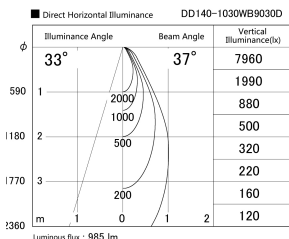

Item no. DD140-1030WB9030D

Series Name: cledy spark (deep cone)
(DD140-D)

Installation	Recessed mount
Type	cledy spark (deep cone) (DD140-D)
Fixture wattage	10.5W
Beam angle	37
Color Temp.	3000K
CRI	Ra>90
Luminous	984 lm
Body	Die-cast aluminum alloy
Body finish	N/A
Trim finish	Black
Reflector finish	White
IP Rate	IP20
Light source	COB module
Input Voltage	AC220~240V
Dimming Type	Non-Dimmable
Certificate	CE,CCC
Cut Hole	100mm