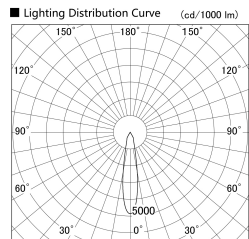

Item no. DD140-1520WB9030D

Series Name: cledy spark (deep cone)
(DD140-D)

Installation	Recessed mount
Type	cledy spark (deep cone) (DD140-D)
Fixture wattage	14W
Beam angle	20
Color Temp.	3000K
CRI	Ra>90
Luminous	1453 lm
Body	Die-cast aluminum alloy
Body finish	N/A
Trim finish	Black
Reflector finish	White
IP Rate	IP20
Light source	COB module
Input Voltage	AC220~240V
Dimming Type	Non-Dimmable
Certificate	CE,CCC
Cut Hole	100mm