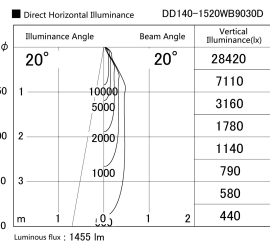

Item no. DD140-1520WB9030D

Series Name: cledy spark (deep cone)
(DD140-D)

Installation	Recessed mount
Type	cledy spark (deep cone) (DD140-D)
Fixture wattage	14W
Beam angle	20
Color Temp.	3000K
CRI	Ra>90
Luminous	1453 lm
Body	Die-cast aluminum alloy
Body finish	N/A
Trim finish	Black
Reflector finish	White
IP Rate	IP20
Light source	COB module
Input Voltage	AC220~240V
Dimming Type	Non-Dimmable
Certificate	CE,CCC
Cut Hole	100mm