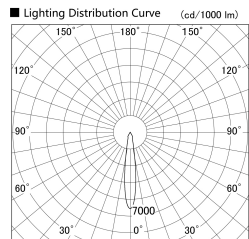

Item no. DD140-2015WB9030D

Series Name: cledy spark (deep cone)
(DD140-D)

| | |
|------------------|--------------------------------------|
| Installation | Recessed mount |
| Type | cledy spark (deep cone) (DD140-D) |
| Fixture wattage | 21W |
| Beam angle | 16 |
| Color Temp. | 3000K |
| CRI | Ra>90 |
| Luminous | 1930 lm |
| Body | Die-cast aluminum alloy |
| Body finish | N/A |
| Trim finish | Black |
| Reflector finish | White |
| IP Rate | IP20 |
| Light source | COB module |
| Input Voltage | AC220~240V |
| Dimming Type | Non-Dimmable |
| Certificate | CE,CCC |
| Cut Hole | 100mm |