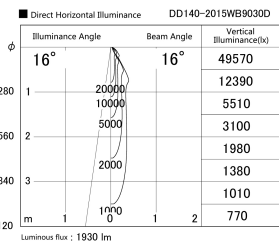

Item no. DD140-2015WB9030D

Series Name: cledy spark (deep cone)
(DD140-D)

| | |
|------------------|--------------------------------------|
| Installation | Recessed mount |
| Type | cledy spark (deep cone) (DD140-D) |
| Fixture wattage | 21W |
| Beam angle | 16 |
| Color Temp. | 3000K |
| CRI | Ra>90 |
| Luminous | 1930 lm |
| Body | Die-cast aluminum alloy |
| Body finish | N/A |
| Trim finish | Black |
| Reflector finish | White |
| IP Rate | IP20 |
| Light source | COB module |
| Input Voltage | AC220~240V |
| Dimming Type | Non-Dimmable |
| Certificate | CE,CCC |
| Cut Hole | 100mm |