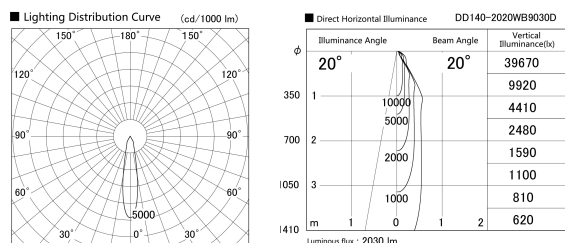

Item no. DD140-2020WB9030D

Series Name: cledy spark (deep cone)  
(DD140-D)

Installation	Recessed mount
Type	cledy spark (deep cone) (DD140-D)
Fixture wattage	21W
Beam angle	20
Color Temp.	3000K
CRI	Ra>90
Luminous	2028 lm
Body	Die-castaluminumalloy
Body finish	N/A
Trim finish	Black
Reflector finish	White
IP Rate	IP20
Light source	COB module
Input Voltage	AC220~240V
Dimming Type	Non-Dimmable
Certificate	CE,CCC
Cut Hole	100mm