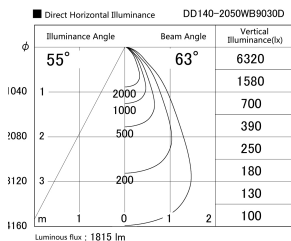

Item no. DD140-2050WB9030D

Series Name: cledy spark (deep cone)  
(DD140-D)

Installation	Recessed mount
Type	cledy spark (deep cone) (DD140-D)
Fixture wattage	21W
Beam angle	63
Color Temp.	3000K
CRI	Ra>90
Luminous	1813 lm
Body	Die-cast aluminum alloy
Body finish	N/A
Trim finish	Black
Reflector finish	White
IP Rate	IP20
Light source	COB module
Input Voltage	AC220~240V
Dimming Type	Non-Dimmable
Certificate	CE,CCC
Cut Hole	100mm