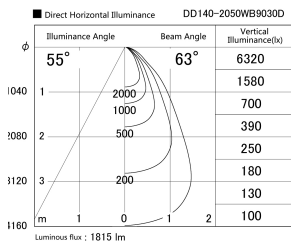

Item no. DD140-2050WB9030D

Series Name: cledy spark (deep cone)
(DD140-D)

Installation	Recessed mount
Type	cledy spark (deep cone) (DD140-D)
Fixture wattage	21W
Beam angle	63
Color Temp.	3000K
CRI	Ra>90
Luminous	1813 lm
Body	Die-cast aluminum alloy
Body finish	N/A
Trim finish	Black
Reflector finish	White
IP Rate	IP20
Light source	COB module
Input Voltage	AC220~240V
Dimming Type	Non-Dimmable
Certificate	CE,CCC
Cut Hole	100mm