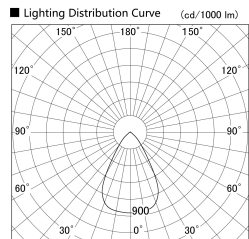

Item no. DD140-2050WB9030D

Series Name: cledy spark (deep cone)
(DD140-D)

Installation	Recessed mount
Type	cledy spark (deep cone) (DD140-D)
Fixture wattage	21W
Beam angle	63
Color Temp.	3000K
CRI	Ra>90
Luminous	1813 lm
Body	Die-cast aluminum alloy
Body finish	N/A
Trim finish	Black
Reflector finish	White
IP Rate	IP20
Light source	COB module
Input Voltage	AC220~240V
Dimming Type	Non-Dimmable
Certificate	CE,CCC
Cut Hole	100mm