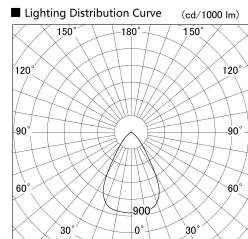

Item no. DD140-2050WB9030D

Series Name: cledy spark (deep cone)  
(DD140-D)

Installation	Recessed mount
Type	cledy spark (deep cone) (DD140-D)
Fixture wattage	21W
Beam angle	63
Color Temp.	3000K
CRI	Ra>90
Luminous	1813 lm
Body	Die-cast aluminum alloy
Body finish	N/A
Trim finish	Black
Reflector finish	White
IP Rate	IP20
Light source	COB module
Input Voltage	AC220~240V
Dimming Type	Non-Dimmable
Certificate	CE,CCC
Cut Hole	100mm