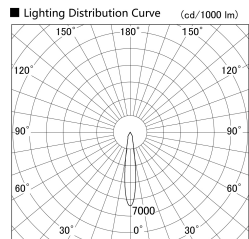

Item no. DD140-0815WB9035D

Series Name: cledy spark (deep cone)
(DD140-D)

Installation	Recessed mount
Type	cledy spark (deep cone) (DD140-D)
Fixture wattage	7.5W
Beam angle	16
Color Temp.	3500K
CRI	Ra>90
Luminous	715 lm
Body	Die-cast aluminum alloy
Body finish	N/A
Trim finish	Black
Reflector finish	White
IP Rate	IP20
Light source	COB module
Input Voltage	AC220~240V
Dimming Type	Non-Dimmable
Certificate	CE,CCC
Cut Hole	100mm