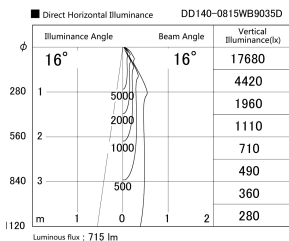

Item no. DD140-0815WB9035D

Series Name: cledy spark (deep cone)
(DD140-D)

Installation	Recessed mount
Type	cledy spark (deep cone) (DD140-D)
Fixture wattage	7.5W
Beam angle	16
Color Temp.	3500K
CRI	Ra>90
Luminous	715 lm
Body	Die-cast aluminum alloy
Body finish	N/A
Trim finish	Black
Reflector finish	White
IP Rate	IP20
Light source	COB module
Input Voltage	AC220~240V
Dimming Type	Non-Dimmable
Certificate	CE,CCC
Cut Hole	100mm