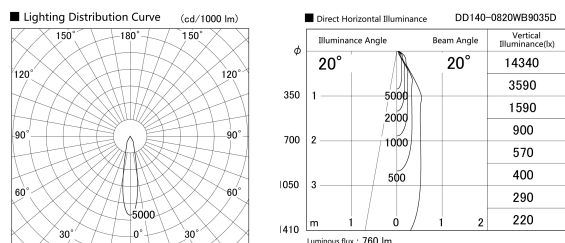

Item no. DD140-0820WB9035D

Series Name: cledy spark (deep cone)
(DD140-D)

Installation	Recessed mount
Type	cledy spark (deep cone) (DD140-D)
Fixture wattage	7.5W
Beam angle	20
Color Temp.	3500K
CRI	Ra>90
Luminous	758 lm
Body	Die-castaluminumalloy
Body finish	N/A
Trim finish	Black
Reflector finish	White
IP Rate	IP20
Light source	COB module
Input Voltage	AC220~240V
Dimming Type	Non-Dimmable
Certificate	CE,CCC
Cut Hole	100mm