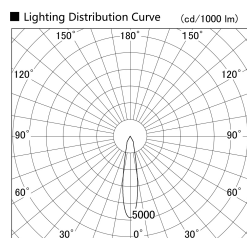

Item no. DD140-2020WB9035D

Series Name: cledy spark (deep cone)
(DD140-D)

Installation	Recessed mount
Type	cledy spark (deep cone) (DD140-D)
Fixture wattage	21W
Beam angle	20
Color Temp.	3500K
CRI	Ra>90
Luminous	2008 lm
Body	Die-castaluminumalloy
Body finish	N/A
Trim finish	Black
Reflector finish	White
IP Rate	IP20
Light source	COB module
Input Voltage	AC220~240V
Dimming Type	Non-Dimmable
Certificate	CE,CCC
Cut Hole	100mm