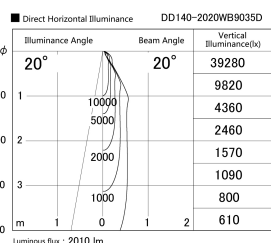

Item no. DD140-2020WB9035D

Series Name: cledy spark (deep cone)
(DD140-D)

Installation	Recessed mount
Type	cledy spark (deep cone) (DD140-D)
Fixture wattage	21W
Beam angle	20
Color Temp.	3500K
CRI	Ra>90
Luminous	2008 lm
Body	Die-castaluminumalloy
Body finish	N/A
Trim finish	Black
Reflector finish	White
IP Rate	IP20
Light source	COB module
Input Voltage	AC220~240V
Dimming Type	Non-Dimmable
Certificate	CE,CCC
Cut Hole	100mm